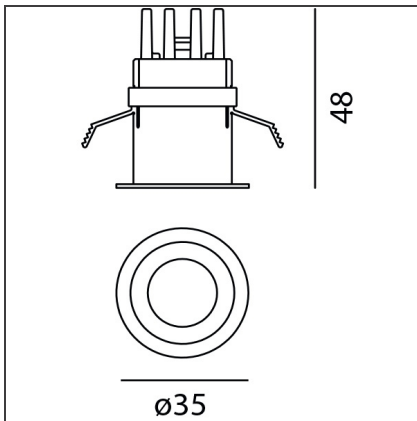

TECHNICAL DRAWINGS

FEATURES

Article Code:	NL4203010Y002	Series:	Indoor
Colour:	Silver		
Installation:	Projector, Recessed, Ceiling		

DIMENSIONS

Weight:	kg 0.1	Cutout diameter:	cm 2.9
Recessed depth:	cm 4.8	Cutout shape:	Rounded

INCLUDED SOURCES

Category:	LED	Color temperature (K):	2700K
Number:	1		
Watt:	1,4W		
Type:	0		
Class:	A		

LUMINAIRE

Watt:	1,4W	Delivered lumens output (lm):	68lm
		CCT:	2700K
		CRI:	90

ACCESSORIES

NO
IMAGE
AVAILABLE