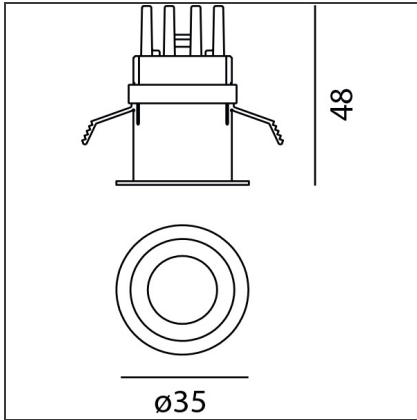

Everything 35 - Round - 14° 2700K - Black

IP20 

DESIGN BY

Ernesto Gismondi

DESCRIPTION

Everything is an innovative range of professional recessed light fittings created to deliver a high lighting performance, with an eye on energy saving and excellent visual comfort. A complete, flexible product range, extremely versatile in its many applications and able to meet challenging lighting performance criteria.

TECHNICAL DRAWINGS

FEATURES

Article Code:	NL4203010Y004	Series:	Indoor
Colour:	Black		
Installation:	Projector, Recessed, Ceiling		

DIMENSIONS

Weight:	kg 0.1	Cutout diameter:	cm 2.9
Recessed depth:	cm 4.8	Cutout shape:	Rounded

INCLUDED SOURCES

Category:	LED	Color temperature (K):	2700K
Number:	1		
Watt:	1,4W		
Type:	0		
Class:	A		

LUMINAIRE

Watt:	1,4W	Delivered lumens output (lm):	67lm
		CCT:	2700K
		CRI:	90

ACCESSORIES

NO
IMAGE
AVAILABLE