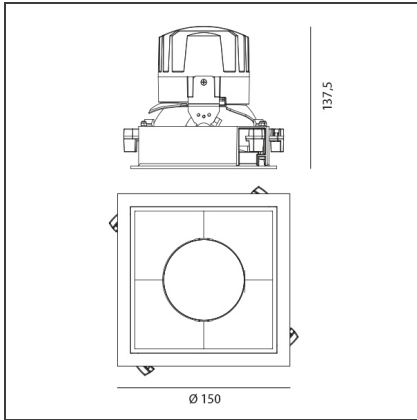

TECHNICAL DRAWINGS

FEATURES

Article Code:	M263420	Material:	aluminium
Colour:	White/Black	Series:	Indoor
Installation:	Recessed, Ceiling		

DIMENSIONS

Length:	cm 15	Cutout Width:	cm 13.6
Width:	cm 15	Cutout length:	cm 13.6
Weight:	kg 0.3	Cutout shape:	Squared
Rotation:	cm 360	Glow Wire Test:	850
Recessed depth:	cm 13.7		