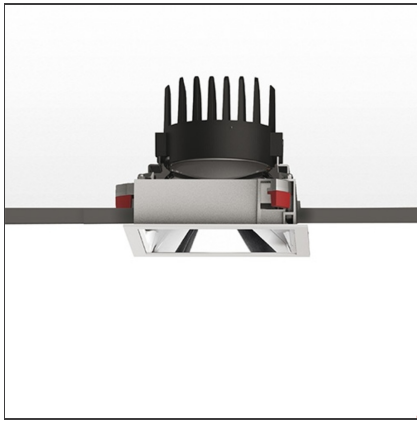

Everything 150 - Square - Trim - 46° 3000k - White/Black

IP 20/44 

DESIGN BY

Ernesto Gismondi

DESCRIPTION

Everything is an innovative range of professional recessed light fittings created to deliver a high lighting performance, with an eye on energy saving and excellent visual comfort. A complete, flexible product range, extremely versatile in its many applications and able to meet challenging lighting performance criteria.

TECHNICAL DRAWINGS

FEATURES

Article Code:	M263420	Material:	aluminium
Colour:	White/Black	Series:	Indoor
Installation:	Recessed, Ceiling		

DIMENSIONS

Length:	cm 15	Cutout Width:	cm 13.6
Width:	cm 15	Cutout length:	cm 13.6
Weight:	kg 0.3	Cutout shape:	Squared
Rotation:	cm 360	Glow Wire Test:	850
Recessed depth:	cm 13.7		