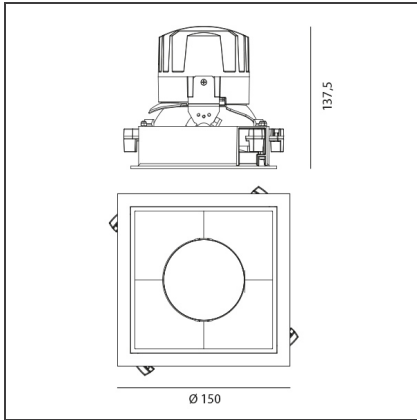

A complete, flexible product range, extremely versatile in its many applications and able to meet challenging lighting performance criteria.

TECHNICAL DRAWINGS

FEATURES

Article Code:	M263460	Material:	aluminium
Colour:	Silver/Black	Series:	Indoor
Installation:	Recessed, Ceiling		

DIMENSIONS

Length:	cm 15	Cutout Width:	cm 13.6
Width:	cm 15	Cutout length:	cm 13.6
Weight:	kg 0.3	Cutout shape:	Squared
Rotation:	cm 360	Glow Wire Test:	850
Recessed depth:	cm 13.7		

INCLUDED SOURCES

Category:	LED	Color temperature (K):	3000K
Number:	1		
Watt:	24,4W		
Type:	0		
Class:	A		