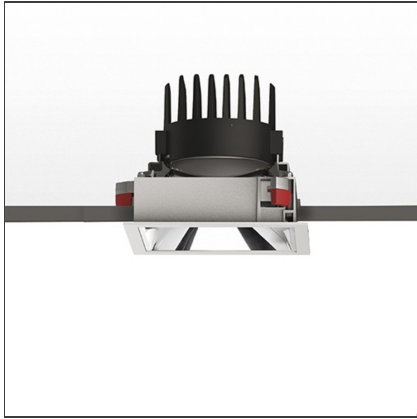

Everything 150 - Square - Trim - 46° 3000k - Silver/Black

 IP 20/44 

DESIGN BY

Ernesto Gismondi

DESCRIPTION

Everything is an innovative range of professional recessed light fittings created to deliver a high lighting performance, with an eye on energy saving and excellent visual comfort.

A complete, flexible product range, extremely versatile in its many applications and able to meet challenging lighting performance criteria.

TECHNICAL DRAWINGS

FEATURES

Article Code:	M263460	Material:	aluminium
Colour:	Silver/Black	Series:	Indoor
Installation:	Recessed, Ceiling		

DIMENSIONS

Length:	cm 15	Cutout Width:	cm 13.6
Width:	cm 15	Cutout length:	cm 13.6
Weight:	kg 0.3	Cutout shape:	Squared
Rotation:	cm 360	Glow Wire Test:	850
Recessed depth:	cm 13.7		

INCLUDED SOURCES

Category:	LED	Color temperature (K):	3000K
Number:	1		
Watt:	24,4W		
Type:	0		
Class:	A		