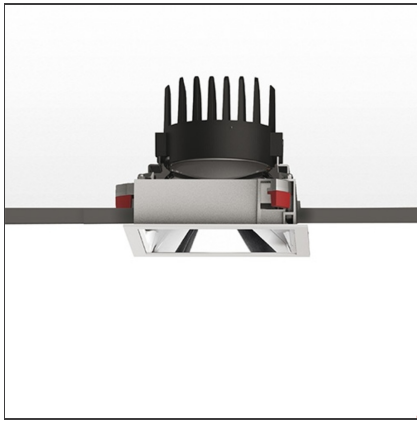

Everything 150 - Square - Trim - 46° 2700k - Silver/Black

IP 20/44 

DESIGN BY

Ernesto Gismondi

DESCRIPTION

Everything is an innovative range of professional recessed light fittings created to deliver a high lighting performance, with an eye on energy saving and excellent visual comfort. A complete, flexible product range, extremely versatile in its many applications and able to meet challenging lighting performance criteria.

TECHNICAL DRAWINGS

FEATURES

Article Code:	M324760	Material:	aluminium
Colour:	Silver/Black	Series:	Indoor
Installation:	Recessed, Ceiling		

DIMENSIONS

Length:	cm 15	Cutout Width:	cm 13.6
Width:	cm 15	Cutout length:	cm 13.6
Weight:	kg 0.3	Cutout shape:	Squared
Rotation:	cm 360	Glow Wire Test:	850
Recessed depth:	cm 13.7		