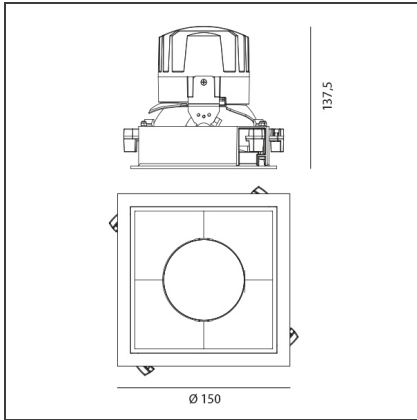

TECHNICAL DRAWINGS

FEATURES

Article Code:	M324760	Material:	aluminium
Colour:	Silver/Black	Series:	Indoor
Installation:	Recessed, Ceiling		

DIMENSIONS

Length:	cm 15	Cutout Width:	cm 13.6
Width:	cm 15	Cutout length:	cm 13.6
Weight:	kg 0.3	Cutout shape:	Squared
Rotation:	cm 360	Glow Wire Test:	850
Recessed depth:	cm 13.7		