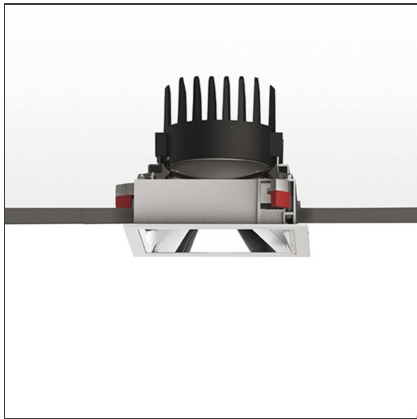

# Everything 150 - Square - Trim - 18° 3000k - Silver/Polished Metal

IP 20/44 

## DESCRIPTION

Everything is an innovative range of professional recessed light fittings created to deliver a high lighting performance, with an eye on energy saving and excellent visual comfort. A complete, flexible product range, extremely versatile in its many applications and able to meet challenging lighting performance criteria.

## FEATURES

<b>Article Code:</b>	M263660	<b>Material:</b>	aluminium
<b>Colour:</b>	Silver/Polished Metal	<b>Series:</b>	Indoor
<b>Installation:</b>	Recessed, Ceiling		

## DIMENSIONS

<b>Length:</b>	cm 15	<b>Cutout Width:</b>	cm 13.6
<b>Width:</b>	cm 15	<b>Cutout length:</b>	cm 13.6
<b>Weight:</b>	kg 0.3	<b>Cutout shape:</b>	Squared
<b>Rotation:</b>	cm 360	<b>Glow Wire Test:</b>	850
<b>Recessed depth:</b>	cm 13.7		