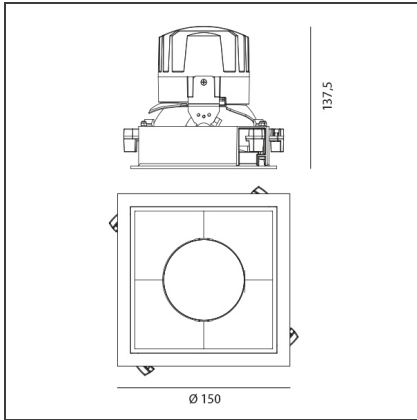

TECHNICAL DRAWINGS

FEATURES

Article Code:	M324520	Material:	aluminium
Colour:	White/Black	Series:	Indoor
Installation:	Recessed, Ceiling		

DIMENSIONS

Length:	cm 15	Cutout Width:	cm 13.6
Width:	cm 15	Cutout length:	cm 13.6
Weight:	kg 0.3	Cutout shape:	Squared
Rotation:	cm 360	Glow Wire Test:	850
Recessed depth:	cm 13.7		