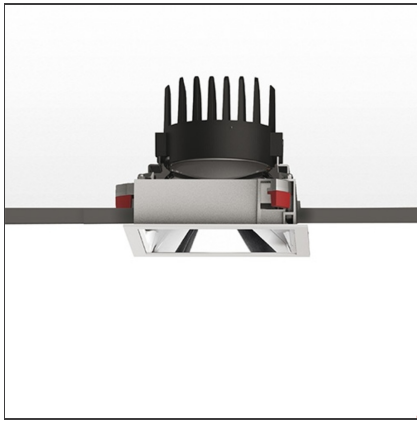

Everything 150 - Square - Trim - 18° 2700k - White/Black

IP 20/44 

DESIGN BY

Ernesto Gismondi

DESCRIPTION

Everything is an innovative range of professional recessed light fittings created to deliver a high lighting performance, with an eye on energy saving and excellent visual comfort. A complete, flexible product range, extremely versatile in its many applications and able to meet challenging lighting performance criteria.

TECHNICAL DRAWINGS

FEATURES

Article Code:	M324520	Material:	aluminium
Colour:	White/Black	Series:	Indoor
Installation:	Recessed, Ceiling		

DIMENSIONS

Length:	cm 15	Cutout Width:	cm 13.6
Width:	cm 15	Cutout length:	cm 13.6
Weight:	kg 0.3	Cutout shape:	Squared
Rotation:	cm 360	Glow Wire Test:	850
Recessed depth:	cm 13.7		