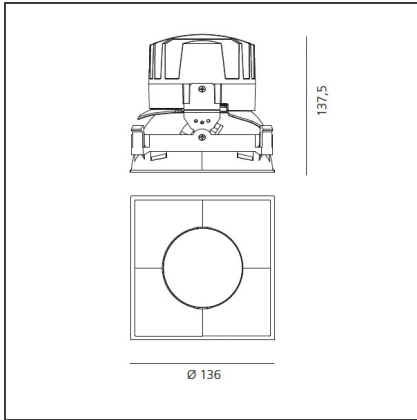

TECHNICAL DRAWINGS

FEATURES

Article Code:	M325300	Material:	aluminium
Colour:	Black	Series:	Indoor
Installation:	Recessed, Ceiling		

DIMENSIONS

Length:	cm 13.6	Cutout Width:	cm 13.6
Width:	cm 13.6	Cutout length:	cm 13.6
Weight:	kg 0.3	Cutout shape:	Squared
Rotation:	cm 360	Glow Wire Test:	850
Recessed depth:	cm 13.7		