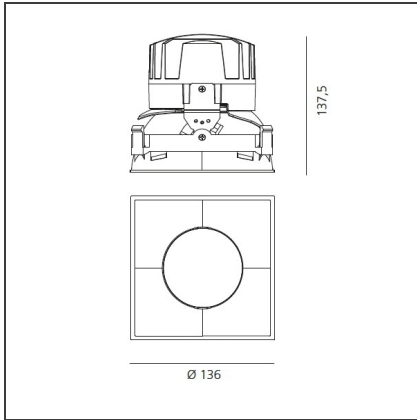

TECHNICAL DRAWINGS

FEATURES

Article Code:	M265000	Material:	aluminium
Colour:	Polished Metal	Series:	Indoor
Installation:	Recessed, Ceiling		

DIMENSIONS

Length:	cm 13.6	Cutout Width:	cm 13.6
Width:	cm 13.6	Cutout length:	cm 13.6
Weight:	kg 0.3	Cutout shape:	Squared
Rotation:	cm 360	Glow Wire Test:	850
Recessed depth:	cm 13.7		