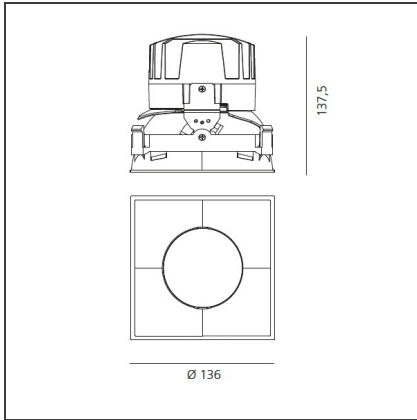

TECHNICAL DRAWINGS

FEATURES

Article Code:	M264400	Material:	aluminium
Colour:	Black	Series:	Indoor
Installation:	Recessed, Ceiling		

DIMENSIONS

Length:	cm 13.6	Cutout Width:	cm 13.6
Width:	cm 13.6	Cutout length:	cm 13.6
Weight:	kg 0.3	Cutout shape:	Squared
Rotation:	cm 360	Glow Wire Test:	850
Recessed depth:	cm 13.7		