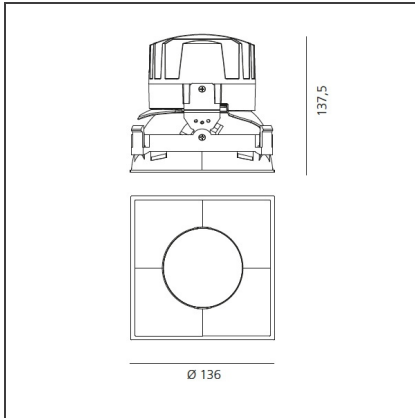

TECHNICAL DRAWINGS

FEATURES

Article Code:	M325500	Material:	aluminium
Colour:	Polished Metal	Series:	Indoor
Installation:	Recessed, Ceiling		

DIMENSIONS

Length:	cm 13.6	Cutout Width:	cm 13.6
Width:	cm 13.6	Cutout length:	cm 13.6
Weight:	kg 0.3	Cutout shape:	Squared
Rotation:	cm 360	Glow Wire Test:	850
Recessed depth:	cm 13.7		