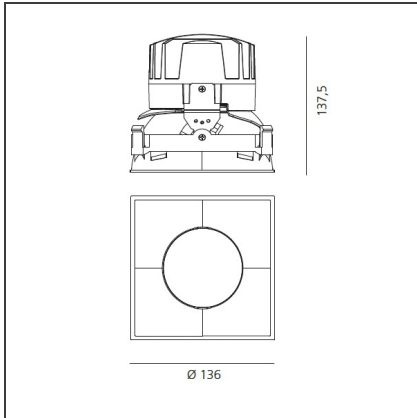

TECHNICAL DRAWINGS

FEATURES

Article Code:	M325200	Material:	aluminium
Colour:	Black	Series:	Indoor
Installation:	Recessed, Ceiling		

DIMENSIONS

Length:	cm 13.6	Cutout Width:	cm 13.6
Width:	cm 13.6	Cutout length:	cm 13.6
Weight:	kg 0.3	Cutout shape:	Squared
Rotation:	cm 360	Glow Wire Test:	850
Recessed depth:	cm 13.7		

INCLUDED SOURCES

Category:	LED	Color temperature (K):	2700K
Number:	1		
Watt:	24,4W		
Type:	0		
Class:	A		

LUMINAIRE

Watt:	24,4W	Delivered lumens output (lm):	1727lm
Voltage:	220-240 V	CCT:	2700K
		CRI:	80