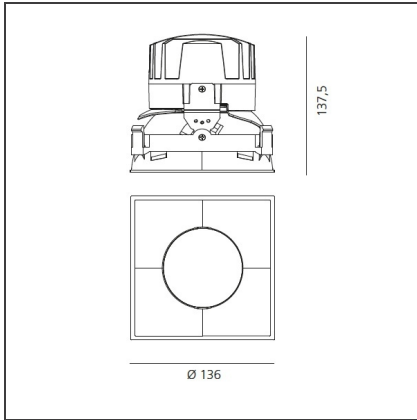

TECHNICAL DRAWINGS

FEATURES

Article Code:	M264800	Material:	aluminium
Colour:	Polished Metal	Series:	Indoor
Installation:	Recessed, Ceiling		

DIMENSIONS

Length:	cm 13.6	Cutout Width:	cm 13.6
Width:	cm 13.6	Cutout length:	cm 13.6
Weight:	kg 0.3	Cutout shape:	Squared
Rotation:	cm 360	Glow Wire Test:	850
Recessed depth:	cm 13.7		