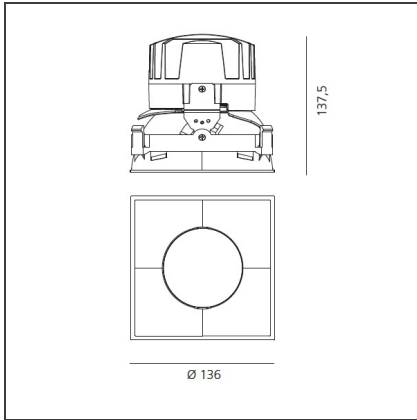

TECHNICAL DRAWINGS

FEATURES

Article Code:	M264200	Material:	aluminium
Colour:	Black	Series:	Indoor
Installation:	Recessed, Ceiling		

DIMENSIONS

Length:	cm 13.6	Cutout Width:	cm 13.6
Width:	cm 13.6	Cutout length:	cm 13.6
Weight:	kg 0.3	Cutout shape:	Squared
Rotation:	cm 360	Glow Wire Test:	850
Recessed depth:	cm 13.7		