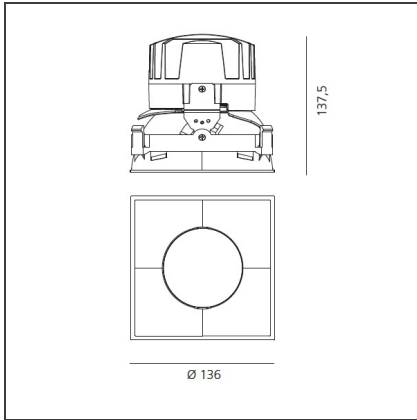

TECHNICAL DRAWINGS

FEATURES

Article Code:	M264200 M274900	Material:	aluminium
Colour:	Black	Series:	Indoor
Installation:	Recessed, Ceiling		

DIMENSIONS

Length:	cm 13.6	Cutout Width:	cm 13.6
Width:	cm 13.6	Cutout length:	cm 13.6
Weight:	kg 0.3	Cutout shape:	Squared
Rotation:	cm 360	Glow Wire Test:	850
Recessed depth:	cm 13.7		

INCLUDED SOURCES

Category:	LED	Color temperature (K):	3000K
Number:	1		
Watt:	24,4W		
Type:	0		
Class:	A		

LUMINAIRE

Watt:	24,4W	Delivered lumens output (lm):	2045lm
Voltage:	220-240 V	CCT:	3000K
		Efficiency:	100%
		Efficacy:	85.2lm/W
		CRI:	80