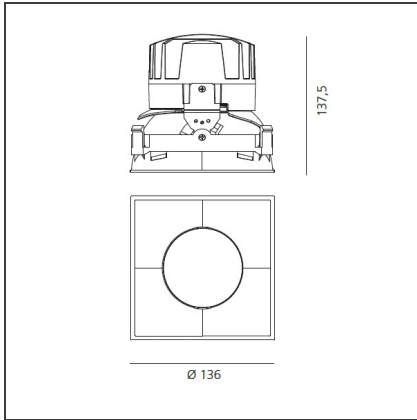

TECHNICAL DRAWINGS

FEATURES

Article Code:	M274900 M325400	Material:	aluminium
Colour:	Polished Metal	Series:	Indoor
Installation:	Recessed, Ceiling		

DIMENSIONS

Length:	cm 13.6	Cutout Width:	cm 13.6
Width:	cm 13.6	Cutout length:	cm 13.6
Weight:	kg 0.3	Cutout shape:	Squared
Rotation:	cm 360	Glow Wire Test:	850
Recessed depth:	cm 13.7		