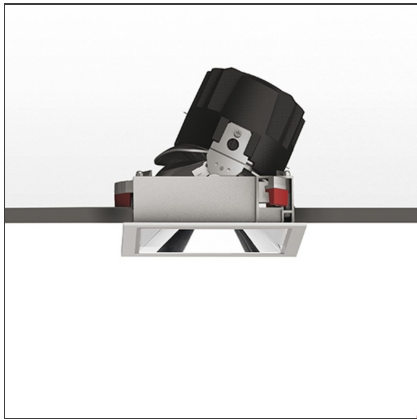

Everything 150 - Square - Adj - Trim - 46° 3000k - White/Black

IP 20/44 

DESIGN BY

Ernesto Gismondi

DESCRIPTION

Everything is an innovative range of professional recessed light fittings created to deliver a high lighting performance, with an eye on energy saving and excellent visual comfort. A complete, flexible product range, extremely versatile in its many applications and able to meet challenging lighting performance criteria.

TECHNICAL DRAWINGS

FEATURES

Article Code:	M263425	Material:	aluminium
Colour:	White/Black	Series:	Indoor
Installation:	Recessed, Ceiling		

DIMENSIONS

Length:	cm 15	Cutout Width:	cm 13.6
Width:	cm 15	Cutout length:	cm 13.6
Weight:	kg 0.3	Cutout shape:	Squared
Rotation:	cm 360	Glow Wire Test:	850
Recessed depth:	cm 13.7		