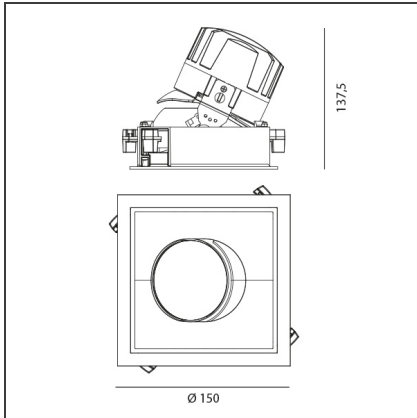

TECHNICAL DRAWINGS

FEATURES

Article Code:	M263425	Material:	aluminium
Colour:	White/Black	Series:	Indoor
Installation:	Recessed, Ceiling		

DIMENSIONS

Length:	cm 15	Cutout Width:	cm 13.6
Width:	cm 15	Cutout length:	cm 13.6
Weight:	kg 0.3	Cutout shape:	Squared
Rotation:	cm 360	Glow Wire Test:	850
Recessed depth:	cm 13.7		