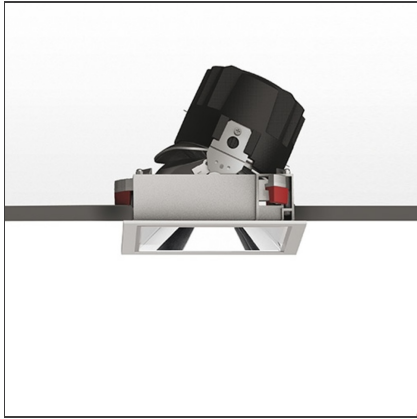

Everything 150 - Square - Adj - Trim - 46° 3000k - Silver/Black

IP 20/44 

DESIGN BY

Ernesto Gismondi

DESCRIPTION

Everything is an innovative range of professional recessed light fittings created to deliver a high lighting performance, with an eye on energy saving and excellent visual comfort. A complete, flexible product range, extremely versatile in its many applications and able to meet challenging lighting performance criteria.

TECHNICAL DRAWINGS

FEATURES

Article Code:	M263465	Material:	aluminium
Colour:	Silver/Black	Series:	Indoor
Installation:	Recessed, Ceiling		

DIMENSIONS

Length:	cm 15	Cutout Width:	cm 13.6
Width:	cm 15	Cutout length:	cm 13.6
Weight:	kg 0.3	Cutout shape:	Squared
Rotation:	cm 360	Glow Wire Test:	850
Recessed depth:	cm 13.7		