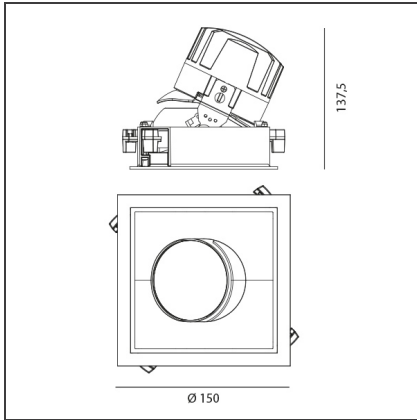

TECHNICAL DRAWINGS

FEATURES

Article Code:	M263465	Material:	aluminium
Colour:	Silver/Black	Series:	Indoor
Installation:	Recessed, Ceiling		

DIMENSIONS

Length:	cm 15	Cutout Width:	cm 13.6
Width:	cm 15	Cutout length:	cm 13.6
Weight:	kg 0.3	Cutout shape:	Squared
Rotation:	cm 360	Glow Wire Test:	850
Recessed depth:	cm 13.7		