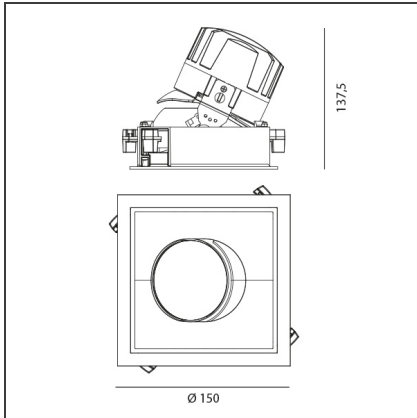

TECHNICAL DRAWINGS

FEATURES

Article Code:	M324725	Material:	aluminium
Colour:	White/Black	Series:	Indoor
Installation:	Recessed, Ceiling		

DIMENSIONS

Length:	cm 15	Cutout Width:	cm 13.6
Width:	cm 15	Cutout length:	cm 13.6
Weight:	kg 0.3	Cutout shape:	Squared
Rotation:	cm 360	Glow Wire Test:	850
Recessed depth:	cm 13.7		