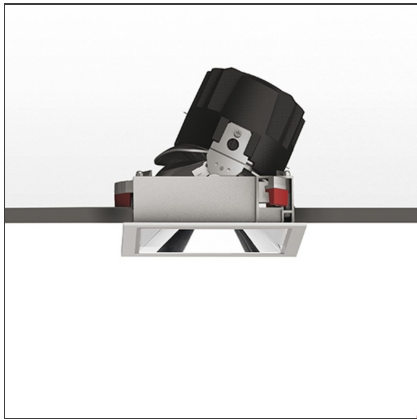

Everything 150 - Square - Adj - Trim - 46° 2700k - White/Black

IP 20/44 

DESIGN BY

Ernesto Gismondi

DESCRIPTION

Everything is an innovative range of professional recessed light fittings created to deliver a high lighting performance, with an eye on energy saving and excellent visual comfort. A complete, flexible product range, extremely versatile in its many applications and able to meet challenging lighting performance criteria.

TECHNICAL DRAWINGS

FEATURES

Article Code:	M324725	Material:	aluminium
Colour:	White/Black	Series:	Indoor
Installation:	Recessed, Ceiling		

DIMENSIONS

Length:	cm 15	Cutout Width:	cm 13.6
Width:	cm 15	Cutout length:	cm 13.6
Weight:	kg 0.3	Cutout shape:	Squared
Rotation:	cm 360	Glow Wire Test:	850
Recessed depth:	cm 13.7		