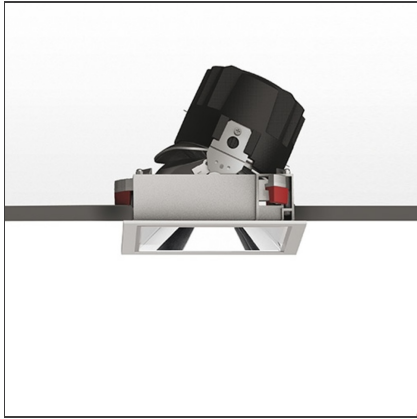

Everything 150 - Square - Adj - Trim - 46° 2700k - Silver/Black

IP 20/44 

DESIGN BY

Ernesto Gismondi

DESCRIPTION

Everything is an innovative range of professional recessed light fittings created to deliver a high lighting performance, with an eye on energy saving and excellent visual comfort. A complete, flexible product range, extremely versatile in its many applications and able to meet challenging lighting performance criteria.

TECHNICAL DRAWINGS

FEATURES

Article Code:	M324765	Material:	aluminium
Colour:	Silver/Black	Series:	Indoor
Installation:	Recessed, Ceiling		

DIMENSIONS

Length:	cm 15	Cutout Width:	cm 13.6
Width:	cm 15	Cutout length:	cm 13.6
Weight:	kg 0.3	Cutout shape:	Squared
Rotation:	cm 360	Glow Wire Test:	850
Recessed depth:	cm 13.7		