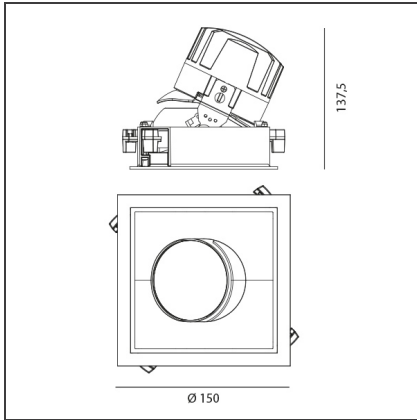

TECHNICAL DRAWINGS

FEATURES

Article Code:	M324765	Material:	aluminium
Colour:	Silver/Black	Series:	Indoor
Installation:	Recessed, Ceiling		

DIMENSIONS

Length:	cm 15	Cutout Width:	cm 13.6
Width:	cm 15	Cutout length:	cm 13.6
Weight:	kg 0.3	Cutout shape:	Squared
Rotation:	cm 360	Glow Wire Test:	850
Recessed depth:	cm 13.7		