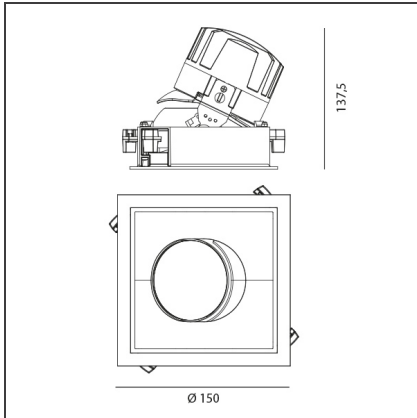

TECHNICAL DRAWINGS

FEATURES

Article Code:	M264025	Material:	aluminium
Colour:	White/Polished Metal	Series:	Indoor
Installation:	Recessed, Ceiling		

DIMENSIONS

Length:	cm 15	Cutout Width:	cm 13.6
Width:	cm 15	Cutout length:	cm 13.6
Weight:	kg 0.3	Cutout shape:	Squared
Rotation:	cm 360	Glow Wire Test:	850
Recessed depth:	cm 13.7		