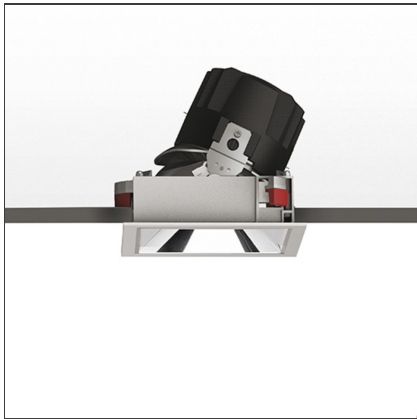

Everything 150 - Square - Adj - Trim - 28° 3000k - White/Polished Metal

IP 20/44 

DESIGN BY

Ernesto Gismondi

DESCRIPTION

Everything is an innovative range of professional recessed light fittings created to deliver a high lighting performance, with an eye on energy saving and excellent visual comfort. A complete, flexible product range, extremely versatile in its many applications and able to meet challenging lighting performance criteria.

TECHNICAL DRAWINGS

FEATURES

Article Code:	M264025	Material:	aluminium
Colour:	White/Polished Metal	Series:	Indoor
Installation:	Recessed, Ceiling		

DIMENSIONS

Length:	cm 15	Cutout Width:	cm 13.6
Width:	cm 15	Cutout length:	cm 13.6
Weight:	kg 0.3	Cutout shape:	Squared
Rotation:	cm 360	Glow Wire Test:	850
Recessed depth:	cm 13.7		