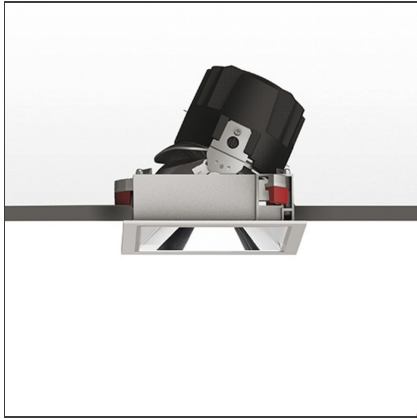

Everything 150 - Square - Adj - Trim - 28° 3000k - White/Black

IP 20/44 

DESIGN BY

Ernesto Gismondi

DESCRIPTION

Everything is an innovative range of professional recessed light fittings created to deliver a high lighting performance, with an eye on energy saving and excellent visual comfort. A complete, flexible product range, extremely versatile in its many applications and able to meet challenging lighting performance criteria.

TECHNICAL DRAWINGS

FEATURES

Article Code:	M263225	Material:	aluminium
Colour:	White/Black	Series:	Indoor
Installation:	Recessed, Ceiling		

DIMENSIONS

Length:	cm 15	Cutout Width:	cm 13.6
Width:	cm 15	Cutout length:	cm 13.6
Weight:	kg 0.3	Cutout shape:	Squared
Rotation:	cm 360	Glow Wire Test:	850
Recessed depth:	cm 13.7		