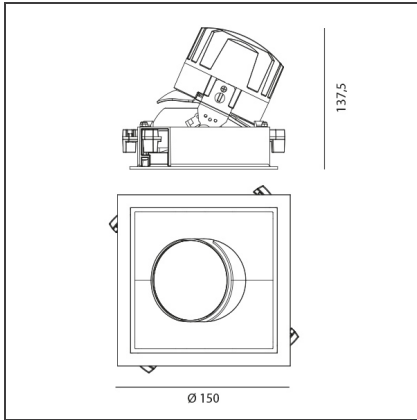

TECHNICAL DRAWINGS

FEATURES

Article Code:	M263225	Material:	aluminium
Colour:	White/Black	Series:	Indoor
Installation:	Recessed, Ceiling		

DIMENSIONS

Length:	cm 15	Cutout Width:	cm 13.6
Width:	cm 15	Cutout length:	cm 13.6
Weight:	kg 0.3	Cutout shape:	Squared
Rotation:	cm 360	Glow Wire Test:	850
Recessed depth:	cm 13.7		