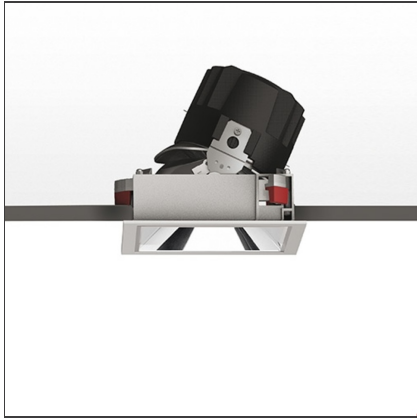

Everything 150 - Square - Adj - Trim - 28° 3000k - Silver/Polished Metal

IP 20/44 

DESIGN BY

Ernesto Gismondi

DESCRIPTION

Everything is an innovative range of professional recessed light fittings created to deliver a high lighting performance, with an eye on energy saving and excellent visual comfort. A complete, flexible product range, extremely versatile in its many applications and able to meet challenging lighting performance criteria.

TECHNICAL DRAWINGS

FEATURES

Article Code:	M264065	Material:	aluminium
Colour:	Silver/Polished Metal	Series:	Indoor
Installation:	Recessed, Ceiling		

DIMENSIONS

Length:	cm 15	Cutout Width:	cm 13.6
Width:	cm 15	Cutout length:	cm 13.6
Weight:	kg 0.3	Cutout shape:	Squared
Rotation:	cm 360	Glow Wire Test:	850
Recessed depth:	cm 13.7		