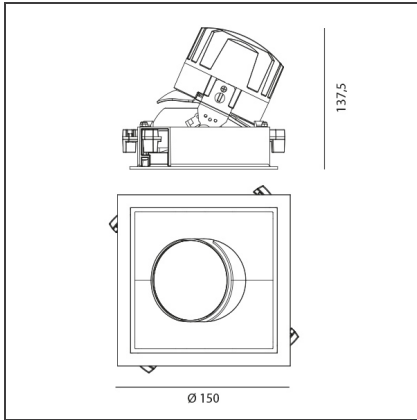

TECHNICAL DRAWINGS

FEATURES

Article Code:	M264065	Material:	aluminium
Colour:	Silver/Polished Metal	Series:	Indoor
Installation:	Recessed, Ceiling		

DIMENSIONS

Length:	cm 15	Cutout Width:	cm 13.6
Width:	cm 15	Cutout length:	cm 13.6
Weight:	kg 0.3	Cutout shape:	Squared
Rotation:	cm 360	Glow Wire Test:	850
Recessed depth:	cm 13.7		