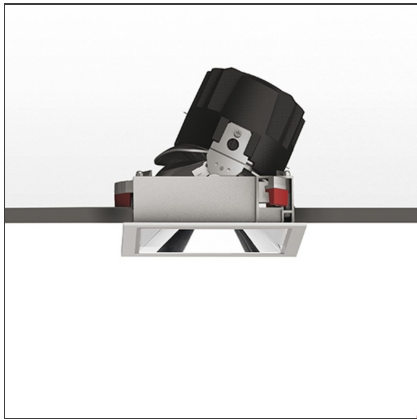

Everything 150 - Square - Adj - Trim - 28° 3000k - Silver/Black

IP 20/44

DESIGN BY

Ernesto Gismondi

DESCRIPTION

Everything is an innovative range of professional recessed light fittings created to deliver a high lighting performance, with an eye on energy saving and excellent visual comfort. A complete, flexible product range, extremely versatile in its many applications and able to meet challenging lighting performance criteria.