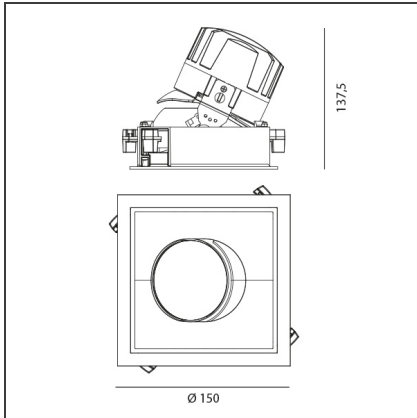

TECHNICAL DRAWINGS

FEATURES

Article Code:	M263265	Material:	aluminium
Colour:	Silver/Black	Series:	Indoor
Installation:	Recessed, Ceiling		

DIMENSIONS

Length:	cm 15	Cutout Width:	cm 13.6
Width:	cm 15	Cutout length:	cm 13.6
Weight:	kg 0.3	Cutout shape:	Squared
Rotation:	cm 360	Glow Wire Test:	850
Recessed depth:	cm 13.7		

INCLUDED SOURCES

Category:	LED	Color temperature (K):	3000K
Number:	1		
Watt:	24,4W		
Type:	0		
Class:	A		

LUMINAIRE

Watt:	24,4W	Delivered lumens output (lm):	1804lm
Voltage:	220-240 V	CCT:	3000K
		Efficiency:	100%
		Efficacy:	75.2lm/W
		CRI:	80