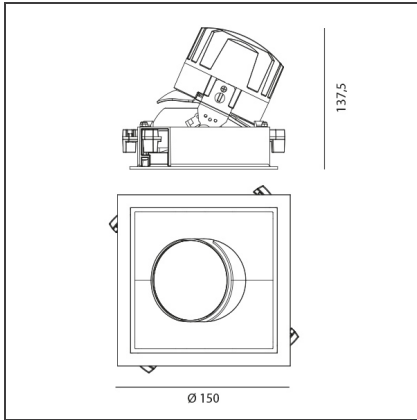

TECHNICAL DRAWINGS

FEATURES

Article Code:	M325025	Material:	aluminium
Colour:	White/Polished Metal	Series:	Indoor
Installation:	Recessed, Ceiling		

DIMENSIONS

Length:	cm 15	Cutout Width:	cm 13.6
Width:	cm 15	Cutout length:	cm 13.6
Weight:	kg 0.3	Cutout shape:	Squared
Rotation:	cm 360	Glow Wire Test:	850
Recessed depth:	cm 13.7		

INCLUDED SOURCES

Category:	LED	Color temperature (K):	2700K
Number:	1		
Watt:	24,4W		
Type:	0		
Class:	A		

LUMINAIRE

Watt:	24,4W	Delivered lumens output (lm):	1812lm
Voltage:	220-240 V	CCT:	2700K
		CRI:	80