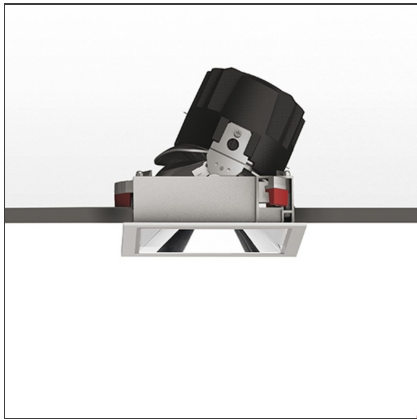

Everything 150 - Square - Adj - Trim - 28° 2700k - White/Polished Metal

IP 20/44

DESIGN BY

Ernesto Gismondi

DESCRIPTION

Everything is an innovative range of professional recessed light fittings created to deliver a high lighting performance, with an eye on energy saving and excellent visual comfort. A complete, flexible product range, extremely versatile in its many applications and able to meet challenging lighting performance criteria.