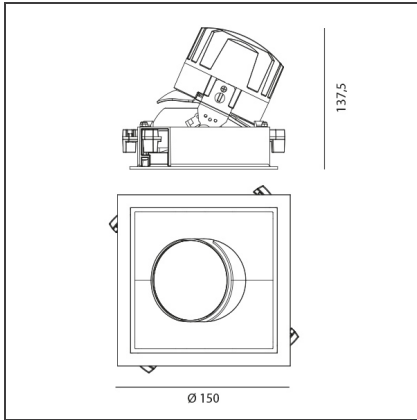

TECHNICAL DRAWINGS

FEATURES

Article Code:	M324625	Material:	aluminium
Colour:	White/Black	Series:	Indoor
Installation:	Recessed, Ceiling		

DIMENSIONS

Length:	cm 15	Cutout Width:	cm 13.6
Width:	cm 15	Cutout length:	cm 13.6
Weight:	kg 0.3	Cutout shape:	Squared
Rotation:	cm 360	Glow Wire Test:	850
Recessed depth:	cm 13.7		