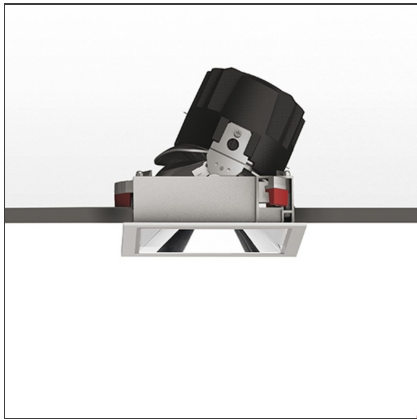

Everything 150 - Square - Adj - Trim - 28° 2700k - White/Black

IP 20/44 

DESIGN BY

Ernesto Gismondi

DESCRIPTION

Everything is an innovative range of professional recessed light fittings created to deliver a high lighting performance, with an eye on energy saving and excellent visual comfort. A complete, flexible product range, extremely versatile in its many applications and able to meet challenging lighting performance criteria.

TECHNICAL DRAWINGS

FEATURES

Article Code:	M324625	Material:	aluminium
Colour:	White/Black	Series:	Indoor
Installation:	Recessed, Ceiling		

DIMENSIONS

Length:	cm 15	Cutout Width:	cm 13.6
Width:	cm 15	Cutout length:	cm 13.6
Weight:	kg 0.3	Cutout shape:	Squared
Rotation:	cm 360	Glow Wire Test:	850
Recessed depth:	cm 13.7		