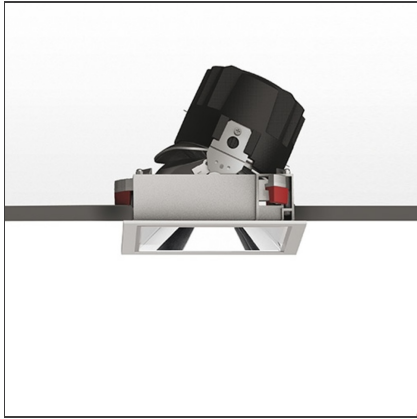

Everything 150 - Square - Adj - Trim - 28° 2700k - Silver/Polished Metal

IP 20/44

DESIGN BY

Ernesto Gismondi

DESCRIPTION

Everything is an innovative range of professional recessed light fittings created to deliver a high lighting performance, with an eye on energy saving and excellent visual comfort. A complete, flexible product range, extremely versatile in its many applications and able to meet challenging lighting performance criteria.