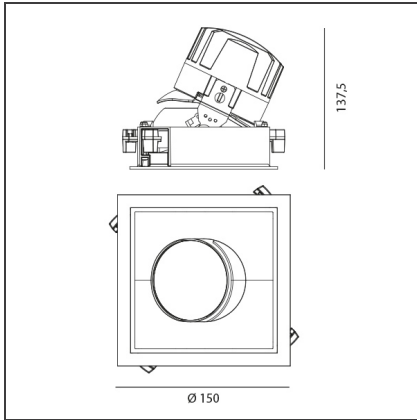

TECHNICAL DRAWINGS

FEATURES

Article Code:	M325065	Material:	aluminium
Colour:	Silver/Polished Metal	Series:	Indoor
Installation:	Recessed, Ceiling		

DIMENSIONS

Length:	cm 15	Cutout Width:	cm 13.6
Width:	cm 15	Cutout length:	cm 13.6
Weight:	kg 0.3	Cutout shape:	Squared
Rotation:	cm 360	Glow Wire Test:	850
Recessed depth:	cm 13.7		

INCLUDED SOURCES

Category:	LED	Color temperature (K):	2700K
Number:	1		
Watt:	24,4W		
Type:	0		
Class:	A		

LUMINAIRE

Watt:	24,4W	Delivered lumens output (lm):	1812lm
Voltage:	220-240 V	CCT:	2700K
		CRI:	80