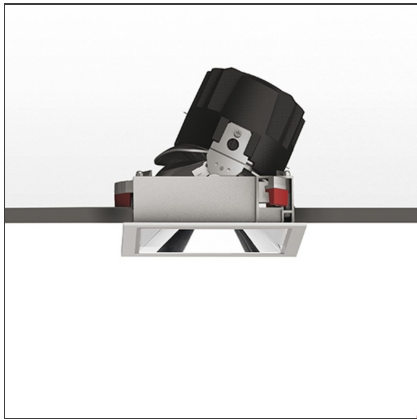

Everything 150 - Square - Adj - Trim - 28° 2700k - Silver/Black

IP 20/44 

DESIGN BY

Ernesto Gismondi

DESCRIPTION

Everything is an innovative range of professional recessed light fittings created to deliver a high lighting performance, with an eye on energy saving and excellent visual comfort. A complete, flexible product range, extremely versatile in its many applications and able to meet challenging lighting performance criteria.

TECHNICAL DRAWINGS

FEATURES

Article Code:	M324665	Material:	aluminium
Colour:	Silver/Black	Series:	Indoor
Installation:	Recessed, Ceiling		

DIMENSIONS

Length:	cm 15	Cutout Width:	cm 13.6
Width:	cm 15	Cutout length:	cm 13.6
Weight:	kg 0.3	Cutout shape:	Squared
Rotation:	cm 360	Glow Wire Test:	850
Recessed depth:	cm 13.7		