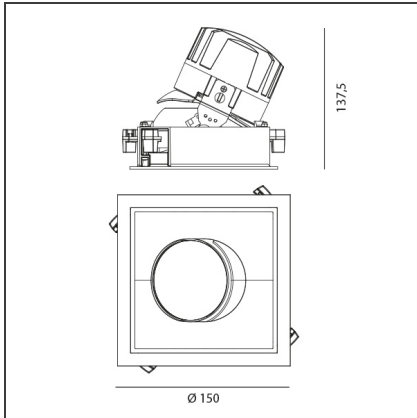

TECHNICAL DRAWINGS

FEATURES

Article Code:	M324665	Material:	aluminium
Colour:	Silver/Black	Series:	Indoor
Installation:	Recessed, Ceiling		

DIMENSIONS

Length:	cm 15	Cutout Width:	cm 13.6
Width:	cm 15	Cutout length:	cm 13.6
Weight:	kg 0.3	Cutout shape:	Squared
Rotation:	cm 360	Glow Wire Test:	850
Recessed depth:	cm 13.7		