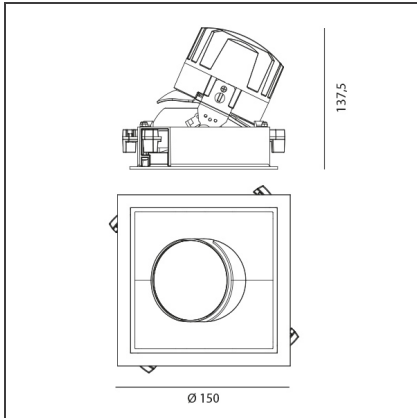

TECHNICAL DRAWINGS

FEATURES

Article Code:	M263625	Material:	aluminium
Colour:	White/Polished Metal	Series:	Indoor
Installation:	Recessed, Ceiling		

DIMENSIONS

Length:	cm 15	Cutout Width:	cm 13.6
Width:	cm 15	Cutout length:	cm 13.6
Weight:	kg 0.3	Cutout shape:	Squared
Rotation:	cm 360	Glow Wire Test:	850
Recessed depth:	cm 13.7		