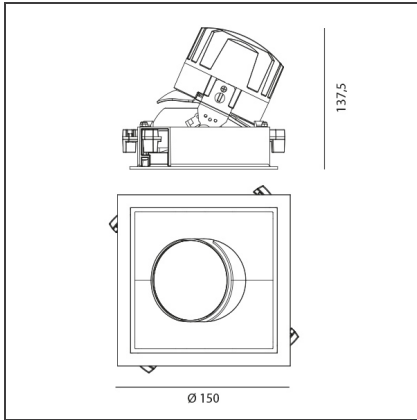

TECHNICAL DRAWINGS

FEATURES

Article Code:	M263025	Material:	aluminium
Colour:	White/Black	Series:	Indoor
Installation:	Recessed, Ceiling		

DIMENSIONS

Length:	cm 15	Cutout Width:	cm 13.6
Width:	cm 15	Cutout length:	cm 13.6
Weight:	kg 0.3	Cutout shape:	Squared
Rotation:	cm 360	Glow Wire Test:	850
Recessed depth:	cm 13.7		