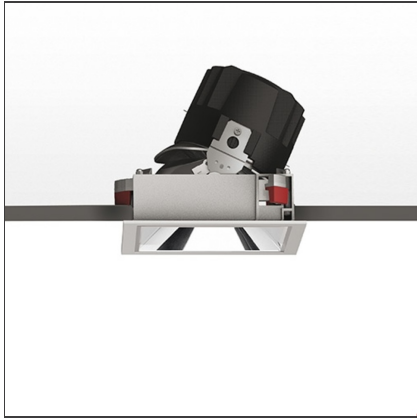

Everything 150 - Square - Adj - Trim - 18° 3000k - White/Black

IP 20/44 

DESIGN BY

Ernesto Gismondi

DESCRIPTION

Everything is an innovative range of professional recessed light fittings created to deliver a high lighting performance, with an eye on energy saving and excellent visual comfort. A complete, flexible product range, extremely versatile in its many applications and able to meet challenging lighting performance criteria.

TECHNICAL DRAWINGS

FEATURES

Article Code:	M263025	Material:	aluminium
Colour:	White/Black	Series:	Indoor
Installation:	Recessed, Ceiling		

DIMENSIONS

Length:	cm 15	Cutout Width:	cm 13.6
Width:	cm 15	Cutout length:	cm 13.6
Weight:	kg 0.3	Cutout shape:	Squared
Rotation:	cm 360	Glow Wire Test:	850
Recessed depth:	cm 13.7		