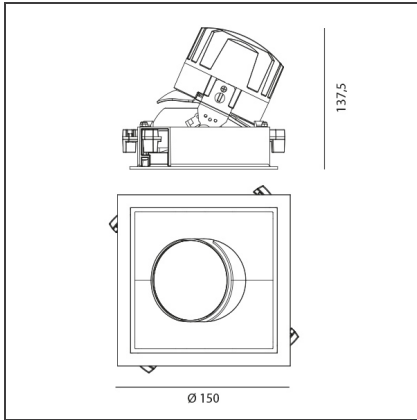

TECHNICAL DRAWINGS

FEATURES

Article Code:	M263665	Material:	aluminium
Colour:	Silver/Polished Metal	Series:	Indoor
Installation:	Recessed, Ceiling		

DIMENSIONS

Length:	cm 15	Cutout Width:	cm 13.6
Width:	cm 15	Cutout length:	cm 13.6
Weight:	kg 0.3	Cutout shape:	Squared
Rotation:	cm 360	Glow Wire Test:	850
Recessed depth:	cm 13.7		