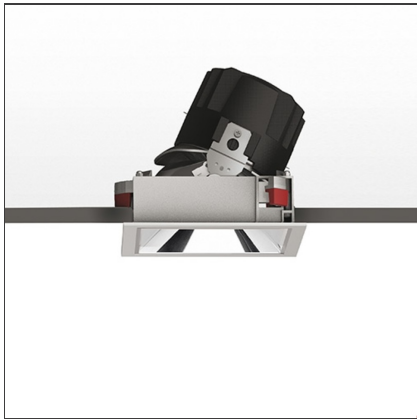

Everything 150 - Square - Adj - Trim - 18° 3000k - Silver/Polished Metal

IP 20/44 

DESIGN BY

Ernesto Gismondi

DESCRIPTION

Everything is an innovative range of professional recessed light fittings created to deliver a high lighting performance, with an eye on energy saving and excellent visual comfort. A complete, flexible product range, extremely versatile in its many applications and able to meet challenging lighting performance criteria.

TECHNICAL DRAWINGS

FEATURES

Article Code:	M263665	Material:	aluminium
Colour:	Silver/Polished Metal	Series:	Indoor
Installation:	Recessed, Ceiling		

DIMENSIONS

Length:	cm 15	Cutout Width:	cm 13.6
Width:	cm 15	Cutout length:	cm 13.6
Weight:	kg 0.3	Cutout shape:	Squared
Rotation:	cm 360	Glow Wire Test:	850
Recessed depth:	cm 13.7		