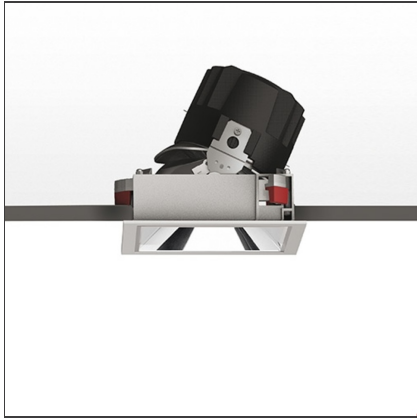

Everything 150 - Square - Adj - Trim - 18° 3000k - Silver/Black

IP 20/44 

DESIGN BY

Ernesto Gismondi

DESCRIPTION

Everything is an innovative range of professional recessed light fittings created to deliver a high lighting performance, with an eye on energy saving and excellent visual comfort. A complete, flexible product range, extremely versatile in its many applications and able to meet challenging lighting performance criteria.

TECHNICAL DRAWINGS

FEATURES

| | | | |
|----------------------|-------------------|------------------|-----------|
| Article Code: | M263065 | Material: | aluminium |
| Colour: | Silver/Black | Series: | Indoor |
| Installation: | Recessed, Ceiling | | |

DIMENSIONS

| | | | |
|------------------------|---------|------------------------|---------|
| Length: | cm 15 | Cutout Width: | cm 13.6 |
| Width: | cm 15 | Cutout length: | cm 13.6 |
| Weight: | kg 0.3 | Cutout shape: | Squared |
| Rotation: | cm 360 | Glow Wire Test: | 850 |
| Recessed depth: | cm 13.7 | | |