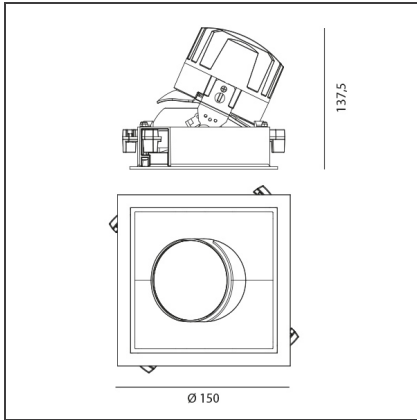

TECHNICAL DRAWINGS

FEATURES

| | | | |
|----------------------|-------------------|------------------|-----------|
| Article Code: | M263065 | Material: | aluminium |
| Colour: | Silver/Black | Series: | Indoor |
| Installation: | Recessed, Ceiling | | |

DIMENSIONS

| | | | |
|------------------------|---------|------------------------|---------|
| Length: | cm 15 | Cutout Width: | cm 13.6 |
| Width: | cm 15 | Cutout length: | cm 13.6 |
| Weight: | kg 0.3 | Cutout shape: | Squared |
| Rotation: | cm 360 | Glow Wire Test: | 850 |
| Recessed depth: | cm 13.7 | | |