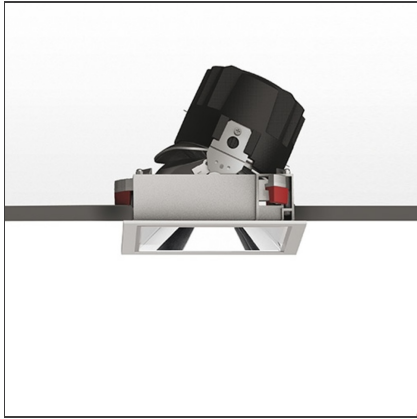

Everything 150 - Square - Adj - Trim - 18° 2700k - White/Polished Metal

IP 20/44

DESIGN BY

Ernesto Gismondi

DESCRIPTION

Everything is an innovative range of professional recessed light fittings created to deliver a high lighting performance, with an eye on energy saving and excellent visual comfort. A complete, flexible product range, extremely versatile in its many applications and able to meet challenging lighting performance criteria.