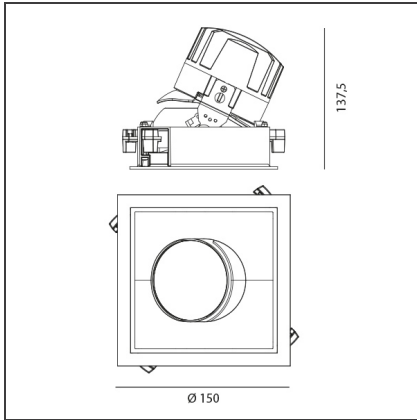

TECHNICAL DRAWINGS

FEATURES

Article Code:	M324525	Material:	aluminium
Colour:	White/Black	Series:	Indoor
Installation:	Recessed, Ceiling		

DIMENSIONS

Length:	cm 15	Cutout Width:	cm 13.6
Width:	cm 15	Cutout length:	cm 13.6
Weight:	kg 0.3	Cutout shape:	Squared
Rotation:	cm 360	Glow Wire Test:	850
Recessed depth:	cm 13.7		