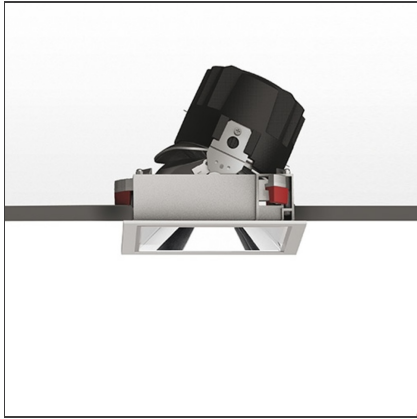

Everything 150 - Square - Adj - Trim - 18° 2700k - White/Black

IP 20/44 

DESIGN BY

Ernesto Gismondi

DESCRIPTION

Everything is an innovative range of professional recessed light fittings created to deliver a high lighting performance, with an eye on energy saving and excellent visual comfort. A complete, flexible product range, extremely versatile in its many applications and able to meet challenging lighting performance criteria.

TECHNICAL DRAWINGS

FEATURES

Article Code:	M324525	Material:	aluminium
Colour:	White/Black	Series:	Indoor
Installation:	Recessed, Ceiling		

DIMENSIONS

Length:	cm 15	Cutout Width:	cm 13.6
Width:	cm 15	Cutout length:	cm 13.6
Weight:	kg 0.3	Cutout shape:	Squared
Rotation:	cm 360	Glow Wire Test:	850
Recessed depth:	cm 13.7		