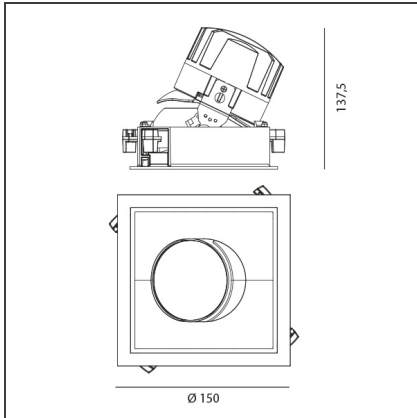

TECHNICAL DRAWINGS

FEATURES

Article Code:	M324865	Material:	aluminium
Colour:	Silver/Polished Metal	Series:	Indoor
Installation:	Recessed, Ceiling		

DIMENSIONS

Length:	cm 15	Cutout Width:	cm 13.6
Width:	cm 15	Cutout length:	cm 13.6
Weight:	kg 0.3	Cutout shape:	Squared
Rotation:	cm 360	Glow Wire Test:	850
Recessed depth:	cm 13.7		