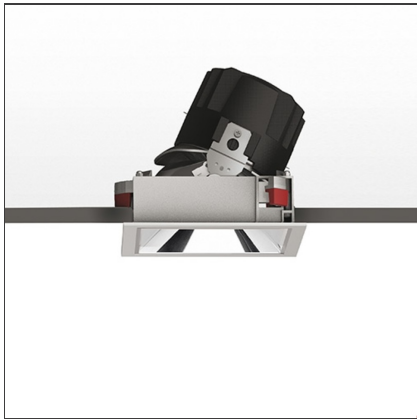

Everything 150 - Square - Adj - Trim - 18° 2700k - Silver/Polished Metal

IP 20/44 

DESIGN BY

Ernesto Gismondi

DESCRIPTION

Everything is an innovative range of professional recessed light fittings created to deliver a high lighting performance, with an eye on energy saving and excellent visual comfort. A complete, flexible product range, extremely versatile in its many applications and able to meet challenging lighting performance criteria.

TECHNICAL DRAWINGS

FEATURES

Article Code:	M324865	Material:	aluminium
Colour:	Silver/Polished Metal	Series:	Indoor
Installation:	Recessed, Ceiling		

DIMENSIONS

Length:	cm 15	Cutout Width:	cm 13.6
Width:	cm 15	Cutout length:	cm 13.6
Weight:	kg 0.3	Cutout shape:	Squared
Rotation:	cm 360	Glow Wire Test:	850
Recessed depth:	cm 13.7		