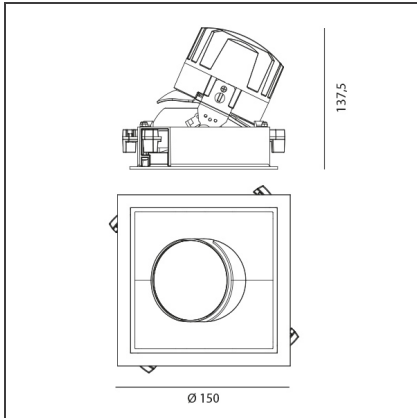

TECHNICAL DRAWINGS

FEATURES

Article Code:	M324565	Material:	aluminium
Colour:	Silver/Black	Series:	Indoor
Installation:	Recessed, Ceiling		

DIMENSIONS

Length:	cm 15	Cutout Width:	cm 13.6
Width:	cm 15	Cutout length:	cm 13.6
Weight:	kg 0.3	Cutout shape:	Squared
Rotation:	cm 360	Glow Wire Test:	850
Recessed depth:	cm 13.7		