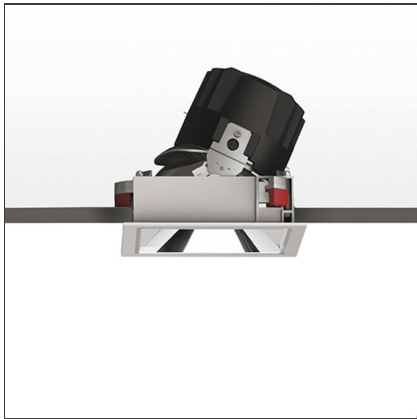

Everything 150 - Square - Adj - Trim - 18° 2700k - Silver/Black

IP 20/44 

DESIGN BY

Ernesto Gismondi

DESCRIPTION

Everything is an innovative range of professional recessed light fittings created to deliver a high lighting performance, with an eye on energy saving and excellent visual comfort. A complete, flexible product range, extremely versatile in its many applications and able to meet challenging lighting performance criteria.

TECHNICAL DRAWINGS

FEATURES

Article Code:	M324565	Material:	aluminium
Colour:	Silver/Black	Series:	Indoor
Installation:	Recessed, Ceiling		

DIMENSIONS

Length:	cm 15	Cutout Width:	cm 13.6
Width:	cm 15	Cutout length:	cm 13.6
Weight:	kg 0.3	Cutout shape:	Squared
Rotation:	cm 360	Glow Wire Test:	850
Recessed depth:	cm 13.7		