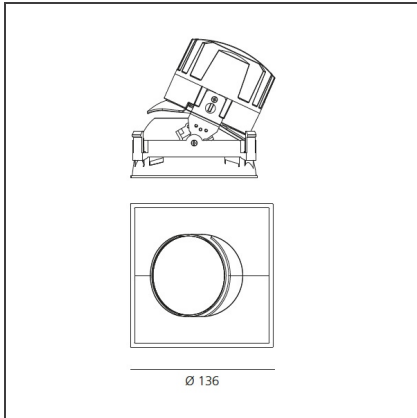

TECHNICAL DRAWINGS

FEATURES

Article Code:	M264605	Material:	aluminium
Colour:	Black	Series:	Indoor
Installation:	Recessed, Ceiling		

DIMENSIONS

Length:	cm 13.6	Cutout Width:	cm 13.6
Width:	cm 13.6	Cutout length:	cm 13.6
Weight:	kg 0.3	Cutout shape:	Squared
Rotation:	cm 360	Glow Wire Test:	850
Recessed depth:	cm 13.7		

INCLUDED SOURCES

Category:	LED	Color temperature (K):	3000K
Number:	1		
Watt:	24,4W		
Type:	0		
Class:	A		

LUMINAIRE

Watt:	24,4W	Delivered lumens output (lm):	1677lm
Voltage:	220-240 V	CCT:	3000K
		Efficiency:	61%
		Efficacy:	69.88lm/W
		CRI:	80