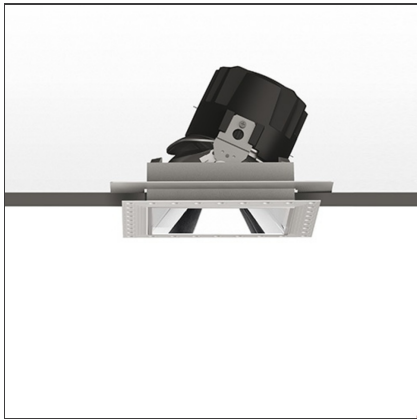

Everything 150 - Square - Adj - Kit Trimless - 46° 3000k - Black

IP 20/44

DESIGN BY

Ernesto Gismondi

DESCRIPTION

Everything is an innovative range of professional recessed light fittings created to deliver a high lighting performance, with an eye on energy saving and excellent visual comfort. A complete, flexible product range, extremely versatile in its many applications and able to meet challenging lighting performance criteria.