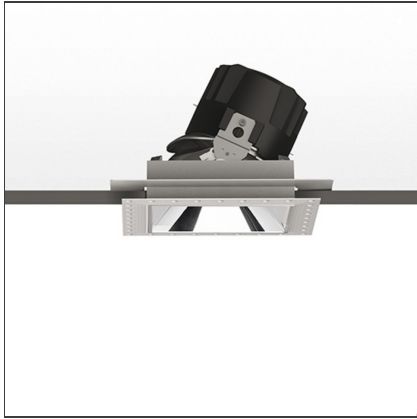

Everything 150 - Square - Adj - Kit Trimless - 46° 2700k - Black

IP 20/44 

DESIGN BY

Ernesto Gismondi

DESCRIPTION

Everything is an innovative range of professional recessed light fittings created to deliver a high lighting performance, with an eye on energy saving and excellent visual comfort. A complete, flexible product range, extremely versatile in its many applications and able to meet challenging lighting performance criteria.

TECHNICAL DRAWINGS

FEATURES

Article Code:	M325305	Material:	aluminium
Colour:	Black	Series:	Indoor
Installation:	Recessed, Ceiling		

DIMENSIONS

Length:	cm 13.6	Cutout Width:	cm 13.6
Width:	cm 13.6	Cutout length:	cm 13.6
Weight:	kg 0.3	Cutout shape:	Squared
Rotation:	cm 360	Glow Wire Test:	850
Recessed depth:	cm 13.7		