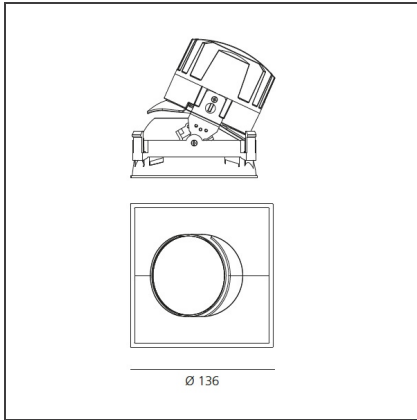

TECHNICAL DRAWINGS

FEATURES

Article Code:	M325305	Material:	aluminium
Colour:	Black	Series:	Indoor
Installation:	Recessed, Ceiling		

DIMENSIONS

Length:	cm 13.6	Cutout Width:	cm 13.6
Width:	cm 13.6	Cutout length:	cm 13.6
Weight:	kg 0.3	Cutout shape:	Squared
Rotation:	cm 360	Glow Wire Test:	850
Recessed depth:	cm 13.7		