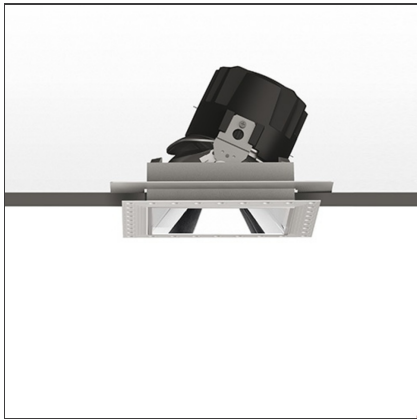

Everything 150 - Square - Adj - Kit Trimless - 28° 3000k - Polished Metal

IP 20/44

DESIGN BY

Ernesto Gismondi

DESCRIPTION

Everything is an innovative range of professional recessed light fittings created to deliver a high lighting performance, with an eye on energy saving and excellent visual comfort. A complete, flexible product range, extremely versatile in its many applications and able to meet challenging lighting performance criteria.