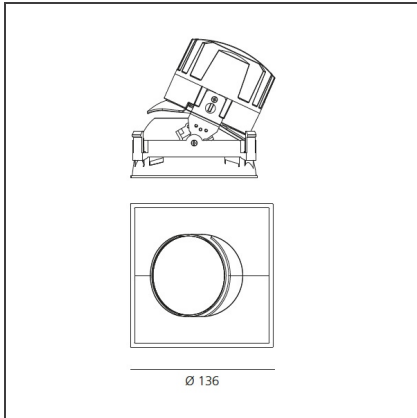

TECHNICAL DRAWINGS

FEATURES

Article Code:	M265005	Material:	aluminium
Colour:	Polished Metal	Series:	Indoor
Installation:	Recessed, Ceiling		

DIMENSIONS

Length:	cm 13.6	Cutout Width:	cm 13.6
Width:	cm 13.6	Cutout length:	cm 13.6
Weight:	kg 0.3	Cutout shape:	Squared
Rotation:	cm 360	Glow Wire Test:	850
Recessed depth:	cm 13.7		

INCLUDED SOURCES

Category:	LED	Color temperature (K):	3000K
Number:	1		
Watt:	24,4W		
Type:	0		
Class:	A		

LUMINAIRE

Watt:	24,4W	Delivered lumens output (lm):	1893lm
Voltage:	220-240 V	CCT:	3000K
		Efficiency:	100%
		Efficacy:	75.2lm/W
		CRI:	80