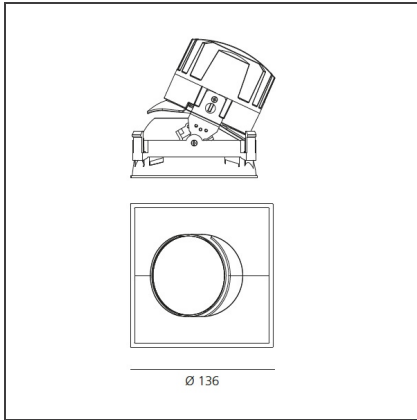

TECHNICAL DRAWINGS

FEATURES

Article Code:	M325505	Material:	aluminium
Colour:	Polished Metal	Series:	Indoor
Installation:	Recessed, Ceiling		

DIMENSIONS

Length:	cm 13.6	Cutout Width:	cm 13.6
Width:	cm 13.6	Cutout length:	cm 13.6
Weight:	kg 0.3	Cutout shape:	Squared
Rotation:	cm 360	Glow Wire Test:	850
Recessed depth:	cm 13.7		