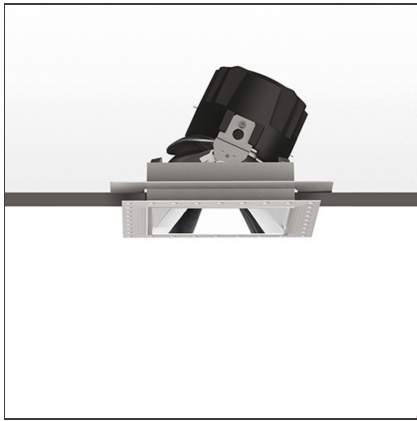

Everything 150 - Square - Adj - Kit Trimless - 28° 2700k - Polished Metal

IP 20/44 

DESIGN BY

Ernesto Gismondi

DESCRIPTION

Everything is an innovative range of professional recessed light fittings created to deliver a high lighting performance, with an eye on energy saving and excellent visual comfort. A complete, flexible product range, extremely versatile in its many applications and able to meet challenging lighting performance criteria.

TECHNICAL DRAWINGS

FEATURES

Article Code:	M325505	Material:	aluminium
Colour:	Polished Metal	Series:	Indoor
Installation:	Recessed, Ceiling		

DIMENSIONS

Length:	cm 13.6	Cutout Width:	cm 13.6
Width:	cm 13.6	Cutout length:	cm 13.6
Weight:	kg 0.3	Cutout shape:	Squared
Rotation:	cm 360	Glow Wire Test:	850
Recessed depth:	cm 13.7		