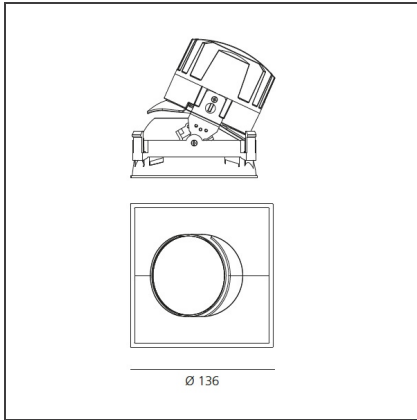

TECHNICAL DRAWINGS

FEATURES

Article Code:	M325205	Material:	aluminium
Colour:	Black	Series:	Indoor
Installation:	Recessed, Ceiling		

DIMENSIONS

Length:	cm 13.6	Cutout Width:	cm 13.6
Width:	cm 13.6	Cutout length:	cm 13.6
Weight:	kg 0.3	Cutout shape:	Squared
Rotation:	cm 360	Glow Wire Test:	850
Recessed depth:	cm 13.7		