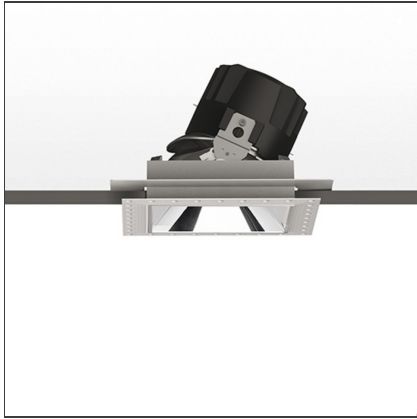

Everything 150 - Square - Adj - Kit Trimless - 28° 2700k - Black

IP 20/44 

DESIGN BY

Ernesto Gismondi

DESCRIPTION

Everything is an innovative range of professional recessed light fittings created to deliver a high lighting performance, with an eye on energy saving and excellent visual comfort. A complete, flexible product range, extremely versatile in its many applications and able to meet challenging lighting performance criteria.

TECHNICAL DRAWINGS

FEATURES

Article Code:	M325205	Material:	aluminium
Colour:	Black	Series:	Indoor
Installation:	Recessed, Ceiling		

DIMENSIONS

Length:	cm 13.6	Cutout Width:	cm 13.6
Width:	cm 13.6	Cutout length:	cm 13.6
Weight:	kg 0.3	Cutout shape:	Squared
Rotation:	cm 360	Glow Wire Test:	850
Recessed depth:	cm 13.7		