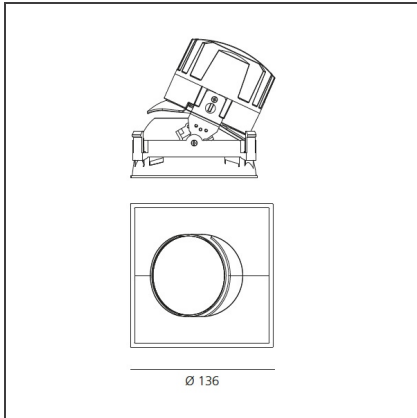

TECHNICAL DRAWINGS

FEATURES

Article Code:	M264205	Material:	aluminium
Colour:	Black	Series:	Indoor
Installation:	Recessed, Ceiling		

DIMENSIONS

Length:	cm 13.6	Cutout Width:	cm 13.6
Width:	cm 13.6	Cutout length:	cm 13.6
Weight:	kg 0.3	Cutout shape:	Squared
Rotation:	cm 360	Glow Wire Test:	850
Recessed depth:	cm 13.7		