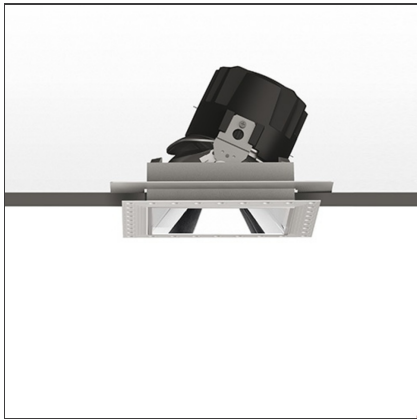

Everything 150 - Square - Adj - Kit Trimless - 18° 3000k - Black

IP 20/44 

DESIGN BY

Ernesto Gismondi

DESCRIPTION

Everything is an innovative range of professional recessed light fittings created to deliver a high lighting performance, with an eye on energy saving and excellent visual comfort. A complete, flexible product range, extremely versatile in its many applications and able to meet challenging lighting performance criteria.

TECHNICAL DRAWINGS

FEATURES

Article Code:	M264205	Material:	aluminium
Colour:	Black	Series:	Indoor
Installation:	Recessed, Ceiling		

DIMENSIONS

Length:	cm 13.6	Cutout Width:	cm 13.6
Width:	cm 13.6	Cutout length:	cm 13.6
Weight:	kg 0.3	Cutout shape:	Squared
Rotation:	cm 360	Glow Wire Test:	850
Recessed depth:	cm 13.7		