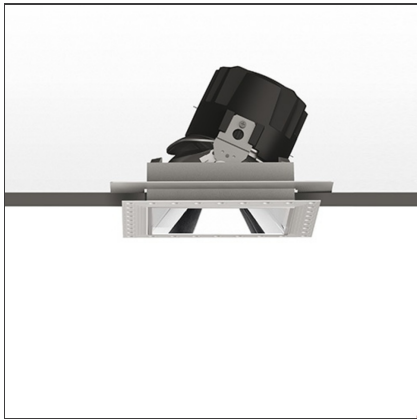

Everything 150 - Square - Adj - Kit Trimless - 18° 2700k - Polished Metal

IP 20/44 

DESIGN BY

Ernesto Gismondi

DESCRIPTION

Everything is an innovative range of professional recessed light fittings created to deliver a high lighting performance, with an eye on energy saving and excellent visual comfort. A complete, flexible product range, extremely versatile in its many applications and able to meet challenging lighting performance criteria.

TECHNICAL DRAWINGS

FEATURES

Article Code:	M325405	Material:	aluminium
Colour:	Polished Metal	Series:	Indoor
Installation:	Recessed, Ceiling		

DIMENSIONS

Length:	cm 13.6	Cutout Width:	cm 13.6
Width:	cm 13.6	Cutout length:	cm 13.6
Weight:	kg 0.3	Cutout shape:	Squared
Rotation:	cm 360	Glow Wire Test:	850
Recessed depth:	cm 13.7		