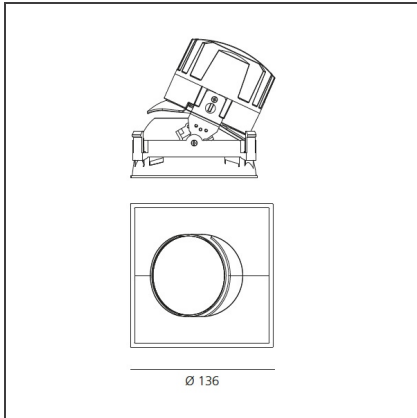

TECHNICAL DRAWINGS

FEATURES

Article Code:	M325405	Material:	aluminium
Colour:	Polished Metal	Series:	Indoor
Installation:	Recessed, Ceiling		

DIMENSIONS

Length:	cm 13.6	Cutout Width:	cm 13.6
Width:	cm 13.6	Cutout length:	cm 13.6
Weight:	kg 0.3	Cutout shape:	Squared
Rotation:	cm 360	Glow Wire Test:	850
Recessed depth:	cm 13.7		