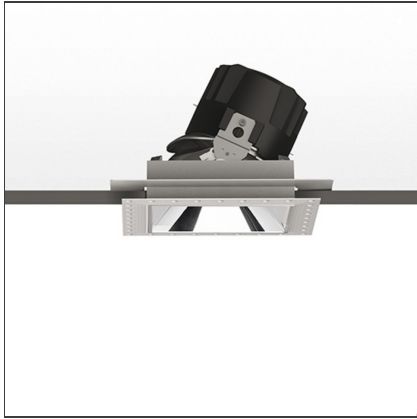

Everything 150 - Square - Adj - Kit Trimless - 18° 2700k - Black

IP 20/44 

DESIGN BY

Ernesto Gismondi

DESCRIPTION

Everything is an innovative range of professional recessed light fittings created to deliver a high lighting performance, with an eye on energy saving and excellent visual comfort. A complete, flexible product range, extremely versatile in its many applications and able to meet challenging lighting performance criteria.

TECHNICAL DRAWINGS

FEATURES

Article Code:	M325105	Material:	aluminium
Colour:	Black	Series:	Indoor
Installation:	Recessed, Ceiling		

DIMENSIONS

Length:	cm 13.6	Cutout Width:	cm 13.6
Width:	cm 13.6	Cutout length:	cm 13.6
Weight:	kg 0.3	Cutout shape:	Squared
Rotation:	cm 360	Glow Wire Test:	850
Recessed depth:	cm 13.7		