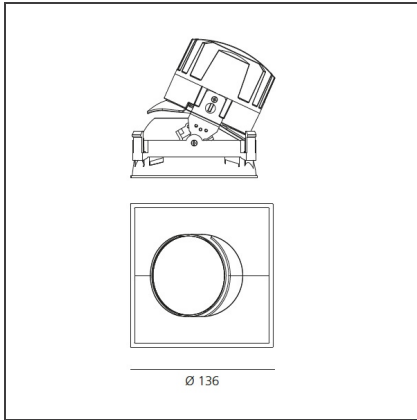

TECHNICAL DRAWINGS

FEATURES

Article Code:	M325105	Material:	aluminium
Colour:	Black	Series:	Indoor
Installation:	Recessed, Ceiling		

DIMENSIONS

Length:	cm 13.6	Cutout Width:	cm 13.6
Width:	cm 13.6	Cutout length:	cm 13.6
Weight:	kg 0.3	Cutout shape:	Squared
Rotation:	cm 360	Glow Wire Test:	850
Recessed depth:	cm 13.7		