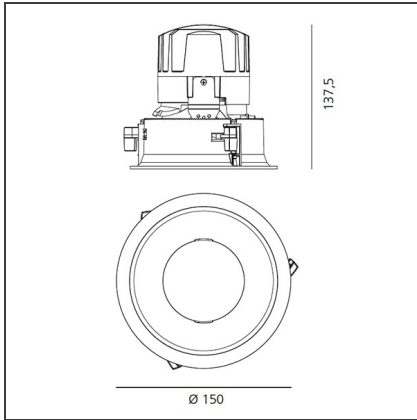

TECHNICAL DRAWINGS

FEATURES

Article Code:	M261020	Material:	aluminium
Colour:	White/Black	Series:	Indoor
Installation:	Recessed, Ceiling		

DIMENSIONS

Weight:	kg 0.3	Cutout diameter:	cm 13.6
Rotation:	cm 360	Cutout shape:	Rounded
Recessed depth:	cm 13.7	Glow Wire Test:	850