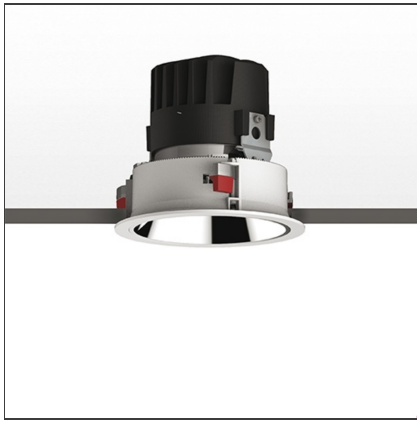

Everything 150 - Round - Trim - 46° 3000k - White/Black

IP 20/44 

DESIGN BY

Ernesto Gismondi

DESCRIPTION

Everything is an innovative range of professional recessed light fittings created to deliver a high lighting performance, with an eye on energy saving and excellent visual comfort. A complete, flexible product range, extremely versatile in its many applications and able to meet challenging lighting performance criteria.

TECHNICAL DRAWINGS

FEATURES

Article Code:	M261020	Material:	aluminium
Colour:	White/Black	Series:	Indoor
Installation:	Recessed, Ceiling		

DIMENSIONS

Weight:	kg 0.3	Cutout diameter:	cm 13.6
Rotation:	cm 360	Cutout shape:	Rounded
Recessed depth:	cm 13.7	Glow Wire Test:	850