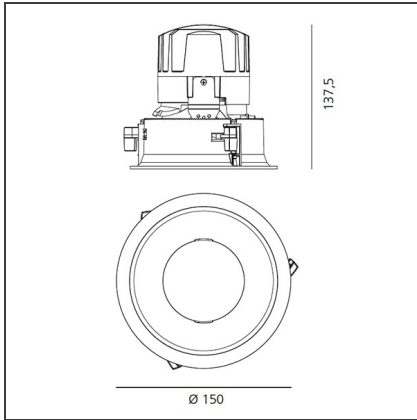

TECHNICAL DRAWINGS

FEATURES

Article Code:	M261060	Material:	aluminium
Colour:	Silver/Black	Series:	Indoor
Installation:	Recessed, Ceiling		

DIMENSIONS

Weight:	kg 0.3	Cutout diameter:	cm 13.6
Rotation:	cm 360	Cutout shape:	Rounded
Recessed depth:	cm 13.7	Glow Wire Test:	850