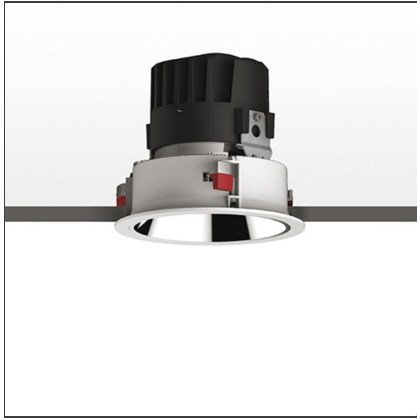

Everything 150 - Round - Trim - 46° 3000k - Silver/Black

IP 20/44 

DESIGN BY

Ernesto Gismondi

DESCRIPTION

Everything is an innovative range of professional recessed light fittings created to deliver a high lighting performance, with an eye on energy saving and excellent visual comfort. A complete, flexible product range, extremely versatile in its many applications and able to meet challenging lighting performance criteria.

TECHNICAL DRAWINGS

FEATURES

Article Code:	M261060	Material:	aluminium
Colour:	Silver/Black	Series:	Indoor
Installation:	Recessed, Ceiling		

DIMENSIONS

Weight:	kg 0.3	Cutout diameter:	cm 13.6
Rotation:	cm 360	Cutout shape:	Rounded
Recessed depth:	cm 13.7	Glow Wire Test:	850

INCLUDED SOURCES

Category:	LED	Color temperature (K):	3000K
Number:	1		
Watt:	24,4W		
Type:	0		
Class:	A		

LUMINAIRE

Watt:	24,4W	Delivered lumens output (lm):	1677lm
Voltage:	220-240 V	CCT:	3000K
		Efficiency:	100%
		Efficacy:	69.88lm/W
		CRI:	80