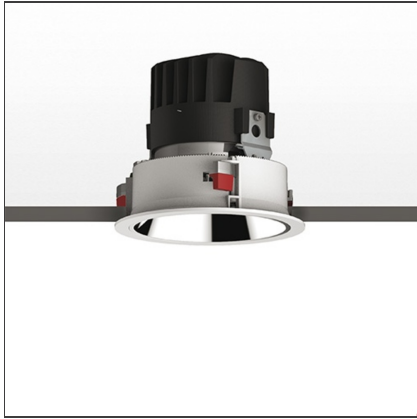

Everything 150 - Round - Trim - 46° 2700k - White/Black

IP 20/44 

DESIGN BY

Ernesto Gismondi

DESCRIPTION

Everything is an innovative range of professional recessed light fittings created to deliver a high lighting performance, with an eye on energy saving and excellent visual comfort. A complete, flexible product range, extremely versatile in its many applications and able to meet challenging lighting performance criteria.

TECHNICAL DRAWINGS

FEATURES

Article Code:	M323520	Material:	aluminium
Colour:	White/Black	Series:	Indoor
Installation:	Recessed, Ceiling		

DIMENSIONS

Weight:	kg 0.3	Cutout diameter:	cm 13.6
Rotation:	cm 360	Cutout shape:	Rounded
Recessed depth:	cm 13.7	Glow Wire Test:	850