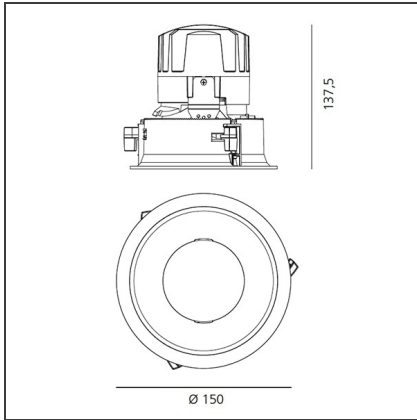

TECHNICAL DRAWINGS

FEATURES

Article Code:	M323520	Material:	aluminium
Colour:	White/Black	Series:	Indoor
Installation:	Recessed, Ceiling		

DIMENSIONS

Weight:	kg 0.3	Cutout diameter:	cm 13.6
Rotation:	cm 360	Cutout shape:	Rounded
Recessed depth:	cm 13.7	Glow Wire Test:	850