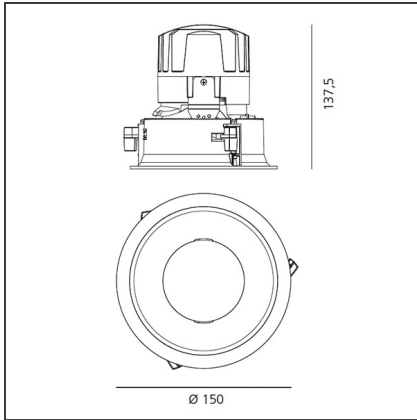

TECHNICAL DRAWINGS

FEATURES

Article Code:	M323560	Material:	aluminium
Colour:	Silver/Black	Series:	Indoor
Installation:	Recessed, Ceiling		

DIMENSIONS

Weight:	kg 0.3	Cutout diameter:	cm 13.6
Rotation:	cm 360	Cutout shape:	Rounded
Recessed depth:	cm 13.7	Glow Wire Test:	850