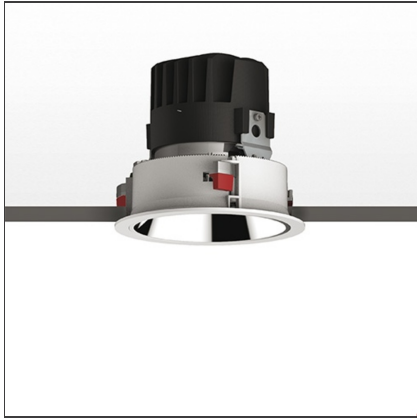

Everything 150 - Round - Trim - 46° 2700k - Silver/Black

IP 20/44 

DESIGN BY

Ernesto Gismondi

DESCRIPTION

Everything is an innovative range of professional recessed light fittings created to deliver a high lighting performance, with an eye on energy saving and excellent visual comfort. A complete, flexible product range, extremely versatile in its many applications and able to meet challenging lighting performance criteria.

TECHNICAL DRAWINGS

FEATURES

Article Code:	M323560	Material:	aluminium
Colour:	Silver/Black	Series:	Indoor
Installation:	Recessed, Ceiling		

DIMENSIONS

Weight:	kg 0.3	Cutout diameter:	cm 13.6
Rotation:	cm 360	Cutout shape:	Rounded
Recessed depth:	cm 13.7	Glow Wire Test:	850