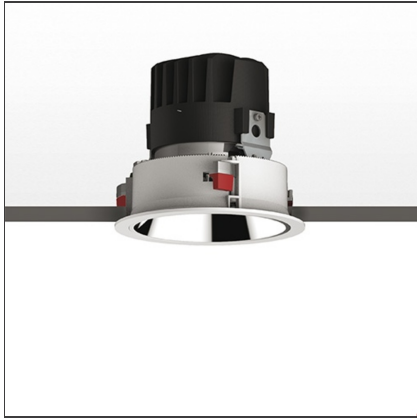

Everything 150 - Round - Trim - 28° 3000k - White/Polished Metal

IP 20/44 

DESIGN BY

Ernesto Gismondi

DESCRIPTION

Everything is an innovative range of professional recessed light fittings created to deliver a high lighting performance, with an eye on energy saving and excellent visual comfort. A complete, flexible product range, extremely versatile in its many applications and able to meet challenging lighting performance criteria.

TECHNICAL DRAWINGS

FEATURES

Article Code:	M261620	Material:	aluminium
Colour:	White/Polished Metal	Series:	Indoor
Installation:	Recessed, Ceiling		

DIMENSIONS

Weight:	kg 0.3	Cutout diameter:	cm 13.6
Rotation:	cm 360	Cutout shape:	Rounded
Recessed depth:	cm 13.7	Glow Wire Test:	850