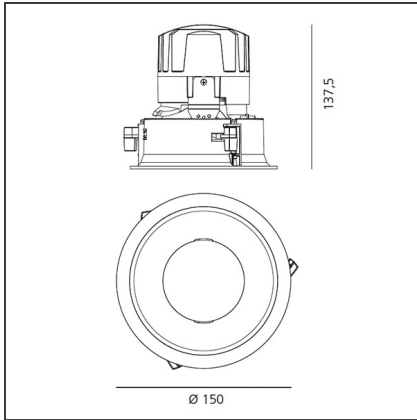

Everything 150 - Round - Trim - 28° 3000k - White/Polished Metal

IP 20/44 

DESIGN BY

Ernesto Gismondi

DESCRIPTION

Everything is an innovative range of professional recessed light fittings created to deliver a high lighting performance, with an eye on energy saving and excellent visual comfort. A complete, flexible product range, extremely versatile in its many applications and able to meet challenging lighting performance criteria.

TECHNICAL DRAWINGS

FEATURES

Article Code:	M261620	Material:	aluminium
Colour:	White/Polished Metal	Series:	Indoor
Installation:	Recessed, Ceiling		

DIMENSIONS

Weight:	kg 0.3	Cutout diameter:	cm 13.6
Rotation:	cm 360	Cutout shape:	Rounded
Recessed depth:	cm 13.7	Glow Wire Test:	850