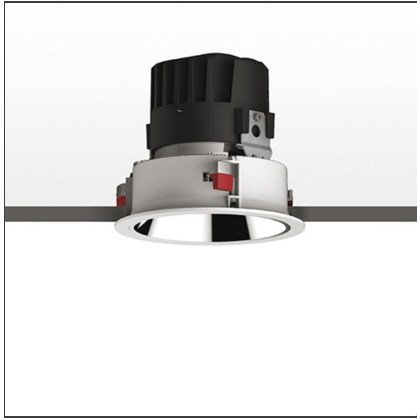

Everything 150 - Round - Trim - 28° 3000k - White/Black

IP 20/44 

DESIGN BY

Ernesto Gismondi

DESCRIPTION

Everything is an innovative range of professional recessed light fittings created to deliver a high lighting performance, with an eye on energy saving and excellent visual comfort. A complete, flexible product range, extremely versatile in its many applications and able to meet challenging lighting performance criteria.

TECHNICAL DRAWINGS

FEATURES

Article Code:	M260820	Material:	aluminium
Colour:	White/Black	Series:	Indoor
Installation:	Recessed, Ceiling		

DIMENSIONS

Weight:	kg 0.3	Cutout diameter:	cm 13.6
Rotation:	cm 360	Cutout shape:	Rounded
Recessed depth:	cm 13.7	Glow Wire Test:	850

INCLUDED SOURCES

Category:	LED	Color temperature (K):	3000K
Number:	1		
Watt:	24,4W		
Type:	0		
Class:	A		

LUMINAIRE

Watt:	24,4W	Delivered lumens output (lm):	1804lm
Voltage:	220-240 V	CCT:	3000K
		Efficiency:	100%
		Efficacy:	75.2lm/W
		CRI:	80