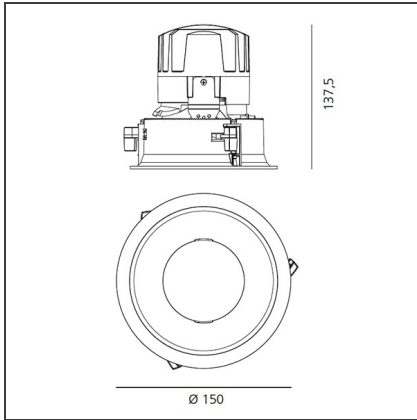

TECHNICAL DRAWINGS

FEATURES

Article Code:	M260820	Material:	aluminium
Colour:	White/Black	Series:	Indoor
Installation:	Recessed, Ceiling		

DIMENSIONS

Weight:	kg 0.3	Cutout diameter:	cm 13.6
Rotation:	cm 360	Cutout shape:	Rounded
Recessed depth:	cm 13.7	Glow Wire Test:	850